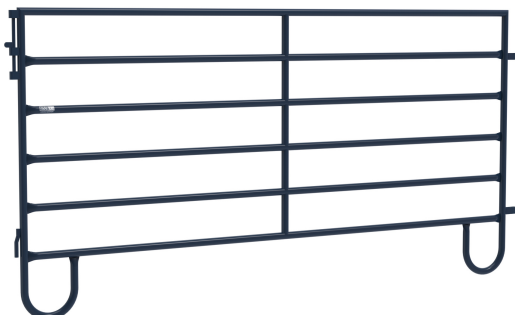

REBEL COLLECTION

FALL 2021

800 W. CORTEZ ST. MONTEZUMA, KS 67867. P. (620)846-6767
WWW.MJELIVESTOCKEQUIPMENT.COM

LIVESTOCK EQUIPMENT

REBEL PANELS

Product Code #021-RP

Rebel 6-bar panels are durably built with mitered corners and saddled verticals for maximum strength.

- 1.5" OD 16 gauge American-made tubing rails and 14 gauge legs
- Signature Steel Blue paint
- 5' in height
- Standard 8', 10', and 12' panels in stock - other lengths are available upon request

REBEL GATE PANELS

Product Code #021-RGP

Rebel gate panels are durably built exactly like the Rebel panels.

- 1.5" OD 16 gauge American-made tubing rails
- 14 gauge bottom rail
- Signature Steel Blue paint
- Each panel frame is 7' tall with a 5' gate
- Comes standard with a dog-leg chain latch
- Standard 8', 10', and 12' panels in stock - other lengths available upon request

REBEL OVERHEAD GATES

Product Code #021-ROH

Rebel Overhead Gates are durably built with mitered corners and saddled verticals on the gate for maximum strength.

- 1.5" OD 16 gauge American-made tubing rails
- Frame is constructed with 1.9" OD 14 gauge top & sides and standard wall pipe bottom rail
- Signature Steel Blue color
- Each overhead frame is 7' tall with a 5' gate
- Comes standard with a dog-leg chain latch
- Standard 8' and 10' gates in stock - other lengths are available upon request