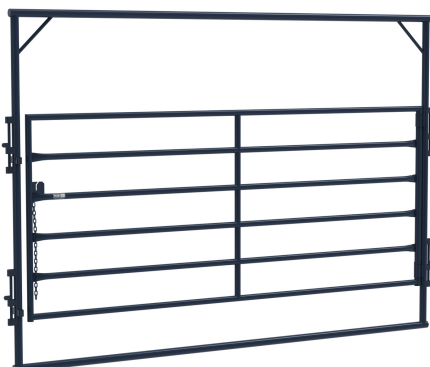

- 1.5" OD 16 gauge American-made tubing rails and 14 gauge legs
- Signature Steel Blue paint
- 5' in height
- Standard 8', 10', and 12' panels in stock - other lengths are available upon request

REBEL GATE PANELS

Product Code #021-RGP

Rebel gate panels are durably built exactly like the Rebel panels.

- 1.5" OD 16 gauge American-made tubing rails
- 14 gauge bottom rail
- Signature Steel Blue paint
- Each panel frame is 7' tall with a 5' gate
- Comes standard with a dog-leg chain latch
- Standard 8', 10', and 12' panels in stock - other lengths available upon request

REBEL OVERHEAD GATES

Product Code #021-ROH

Rebel Overhead Gates are durably built with mitered corners and saddled verticals on the gate for maximum strength.

- 1.5" OD 16 gauge American-made tubing rails
- Frame is constructed with 1.9" OD 14 gauge top & sides and standard wall pipe bottom rail
- Signature Steel Blue color
- Each overhead frame is 7' tall with a 5' gate
- Comes standard with a dog-leg chain latch
- Standard 8' and 10' gates in stock - other lengths are available upon request

REBEL EQUINE PANELS

Product Code #021-REP8'

Rebel Equine 6-bar Panels are durably built with mitered corners and saddled verticals for maximum strength.

- 1.5" OD 16 gauge American-made tubing rails
- 1.5" OD 14-gauge American-made tubing legs
- Signature Steel Blue color
- Standard 8', 10', and 12' panels in stock
- Great for round pens!