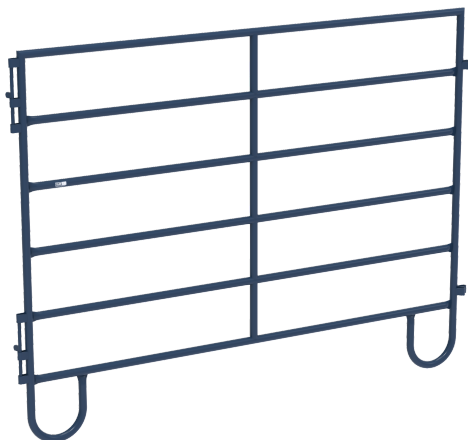

- 1.5" OD 16 gauge American-made tubing rails and 14 gauge legs
- Signature Steel Blue paint
- 5' in height
- Standard 8', 10', and 12' panels in stock - other lengths are available upon request

REBEL GATE PANELS

Product Code #021-RGP

Rebel gate panels are durably built exactly like the Rebel panels.

- 1.5" OD 16 gauge American-made tubing rails
- 14 gauge bottom rail
- Signature Steel Blue paint
- Each panel frame is 7' tall with a 5' gate
- Comes standard with a dog-leg chain latch
- Standard 8', 10', and 12' panels in stock - other lengths available upon request

REBEL OVERHEAD GATES

Product Code #021-ROH

Rebel Overhead Gates are durably built with mitered corners and saddled verticals on the gate for maximum strength.

- 1.5" OD 16 gauge American-made tubing rails
- Frame is constructed with 1.9" OD 14 gauge top & sides and standard wall pipe bottom rail
- Signature Steel Blue color
- Each overhead frame is 7' tall with a 5' gate
- Comes standard with a dog-leg chain latch
- Standard 8' and 10' gates in stock - other lengths are available upon request

REBEL EQUINE PANELS

Product Code #021-REP8'

Rebel Equine 6-bar Panels are durably built with mitered corners and saddled verticals for maximum strength.

- 1.5" OD 16 gauge American-made tubing rails
- 1.5" OD 14-gauge American-made tubing legs
- Signature Steel Blue color
- Standard 8', 10', and 12' panels in stock
- Great for round pens!