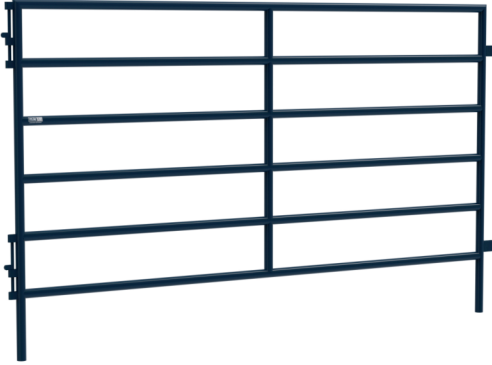

## ELITE PANELS

Product Code #021-EP

Elite 6-bar panels are durably built with mitered corners, saddled vertical and horizontal rails for maximum strength.

- Built to be long-lasting & durable.
- Can be used for permanent or temporary setups.
- 1.9" OD 14 gauge American-made tubing
- Signature Steel Blue paint
- 6' in height
- Standard 8', 10', 12', 14' and 16' panels in stock
- Other lengths are available upon request

## ELITE GATE PANELS

Product Code #021-EGP

Built to the same Elite panel standards. 6-bar gate panel frames come standard with a spring latch.

- 1.9" OD 14 gauge American-made tubing
- Signature Steel Blue paint
- The frame is 7' tall with a 6' gate & panel
- Standard 8', 10', and 12', panels in stock
- Other lengths are available upon request

## ELITE OVERHEAD GATES

Product Code #021-E0H

Built to the same Elite panel standards with 6-bars.

- 1.9" OD 14 gauge American-made tubing rails
- Double frame is constructed with 1.9" OD 14 gauge top and sides and a standard wall pipe bottom rail
- Signature Steel Blue paint
- The overhead frame is 7' 8" tall with a 6' gate
- Comes standard with a spring latch - levers available
- Standard 8', 10', and 12' gates in stock - other lengths upon request

## ELITE RIDETHROUGH OVERHEAD GATES

Product Code #9183

Built to the same Elite panel standards with 6-bars.

- 1.9" OD 14 gauge American-made tubing rails
- Double frame is constructed with 1.9" OD 14 gauge top and sides with a standard wall pipe bottom rail
- Signature Steel Blue paint
- Each overhead frame is 9'6" tall with 6' gates
- Comes standard with a spring cowboy latch
- Standard 8', 10', and 12' gates are in stock - other lengths upon request