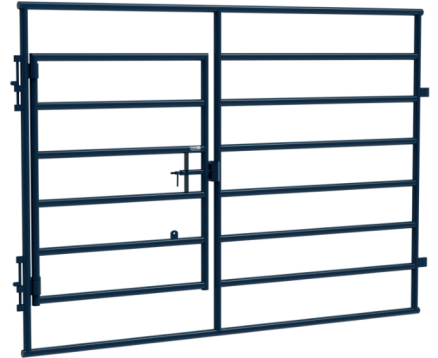

## ELITE PANELS

Product Code #021-EP

Elite 6-bar panels are durably built with mitered corners, saddled vertical and horizontal rails for maximum strength.

- Built to be long-lasting & durable.
- Can be used for permanent or temporary setups.
- 1.9" OD 14 gauge American-made tubing
- Signature Steel Blue paint
- 6' in height
- Standard 8', 10', 12', 14' and 16' panels in stock
- Other lengths are available upon request

## ELITE GATE PANELS

Product Code #021-EGP

Built to the same Elite panel standards. 6-bar gate panel frames come standard with a spring latch.

- 1.9" OD 14 gauge American-made tubing
- Signature Steel Blue paint
- The frame is 7' tall with a 6' gate & panel
- Standard 8', 10', and 12', panels in stock
- Other lengths are available upon request

## ELITE OVERHEAD GATES

Product Code #021-E0H

Built to the same Elite panel standards with 6-bars.

- 1.9" OD 14 gauge American-made tubing rails
- Double frame is constructed with 1.9" OD 14 gauge top and sides and a standard wall pipe bottom rail
- Signature Steel Blue paint
- The overhead frame is 7' 8" tall with a 6' gate
- Comes standard with a spring latch - levers available
- Standard 8', 10', and 12' gates in stock - other lengths upon request

## ELITE RIDETHROUGH OVERHEAD GATES

Product Code #9183

Built to the same Elite panel standards with 6-bars.

- 1.9" OD 14 gauge American-made tubing rails
- Double frame is constructed with 1.9" OD 14 gauge top and sides with a standard wall pipe bottom rail
- Signature Steel Blue paint
- Each overhead frame is 9'6" tall with 6' gates
- Comes standard with a spring cowboy latch
- Standard 8', 10', and 12' gates are in stock - other lengths upon request